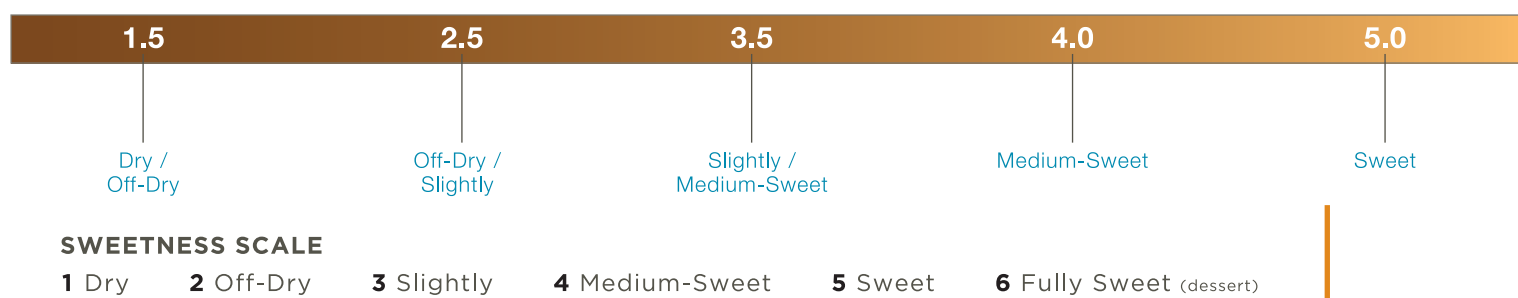

VERTIKAL

Inspired by the **steep slate slopes** in the famed **Mosel** region.

They are a **true expression** of the **land** and **people**

who share a **passion** and **commitment** for producing **Germany's finest** wines.

Vertikal wines best showcase the outstanding varietals from Germany's famed wine regions - Mosel, Pfalz and Rheinhessen. The combination of vine, microclimate and soil from each region produces unique and fragrant wines.